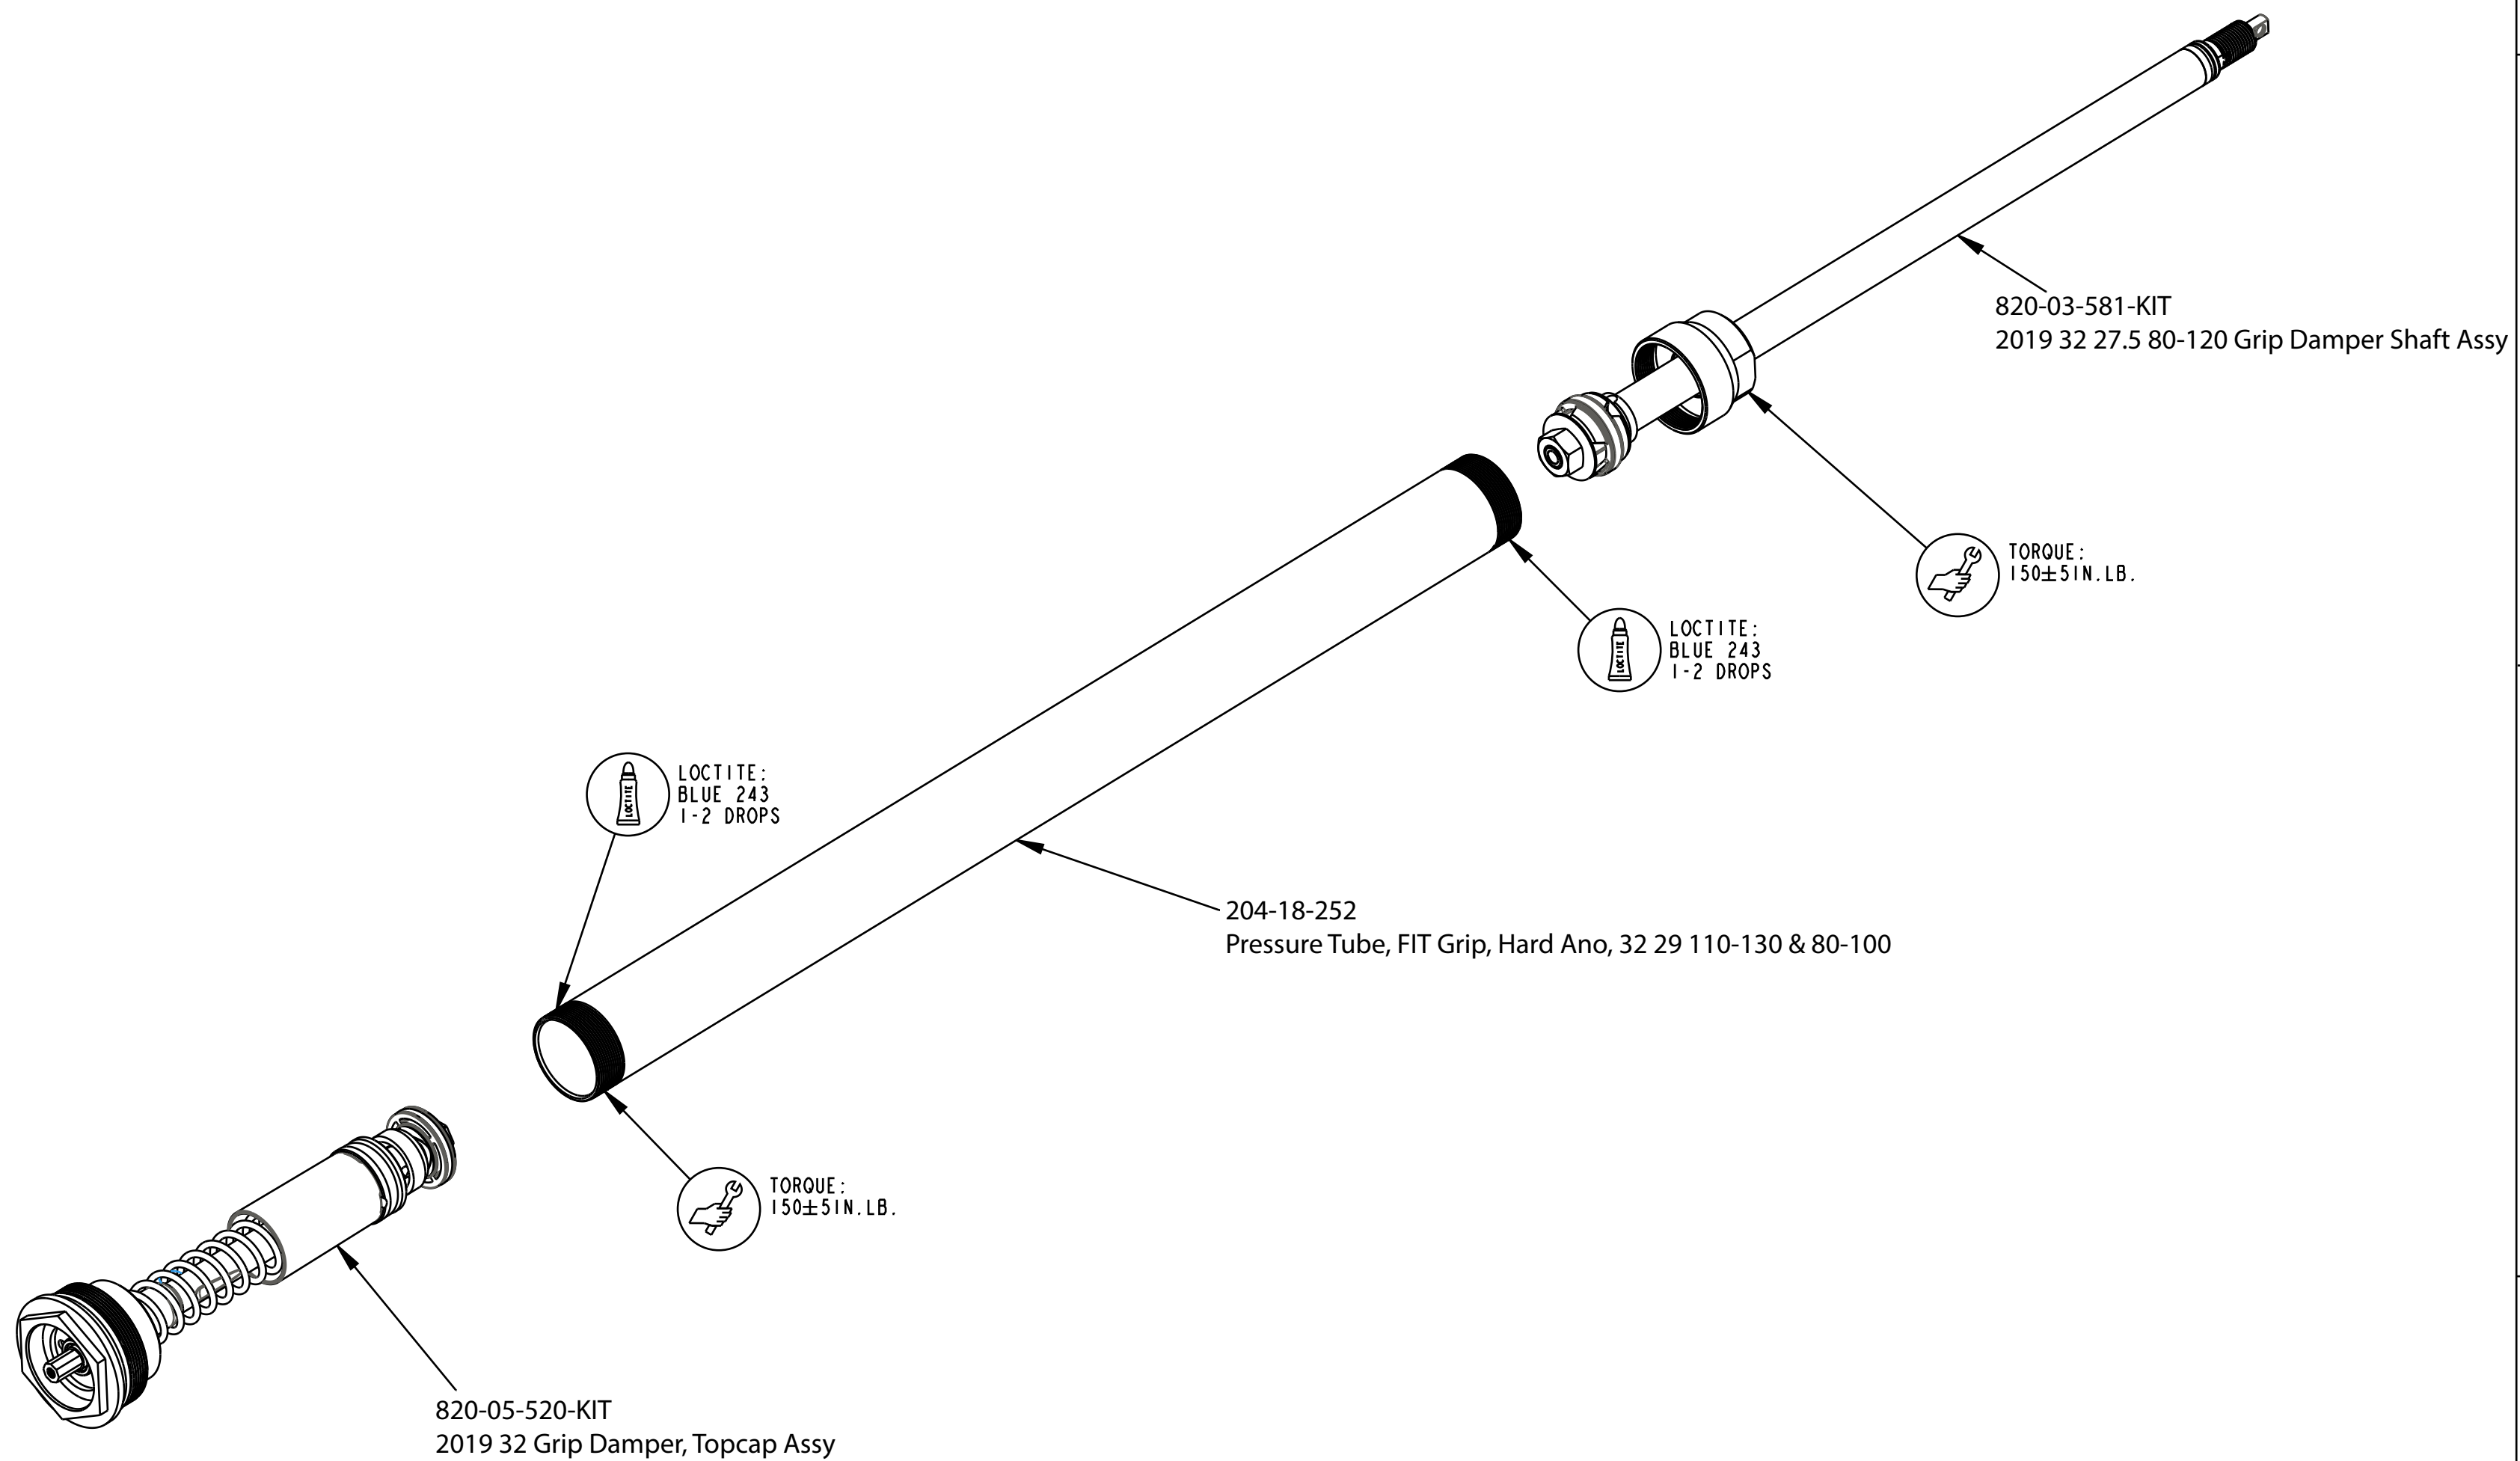

B

B

A

A

- PROPRIETARY -
THIS DOCUMENT CONTAINS CONFIDENTIAL, PROPRIETARY INFORMATION
THAT IS FOX PROPERTY. DO NOT DISCLOSE TO OR DUPLICATE
FOR OTHERS EXCEPT AS AUTHORIZED BY FOX.

		FOX Factory, Inc.	Ph 831-768-1100
		130 Hangar Way, Watsonville, CA 95076 USA	Fax 831-768-9312
TITLE			
2025 32, 120 MAX, Grip Cart Assy			
SIZE DWG. NO.			
C			
PLOT SCALE 0.75:1		SHEET 1 OF 1	